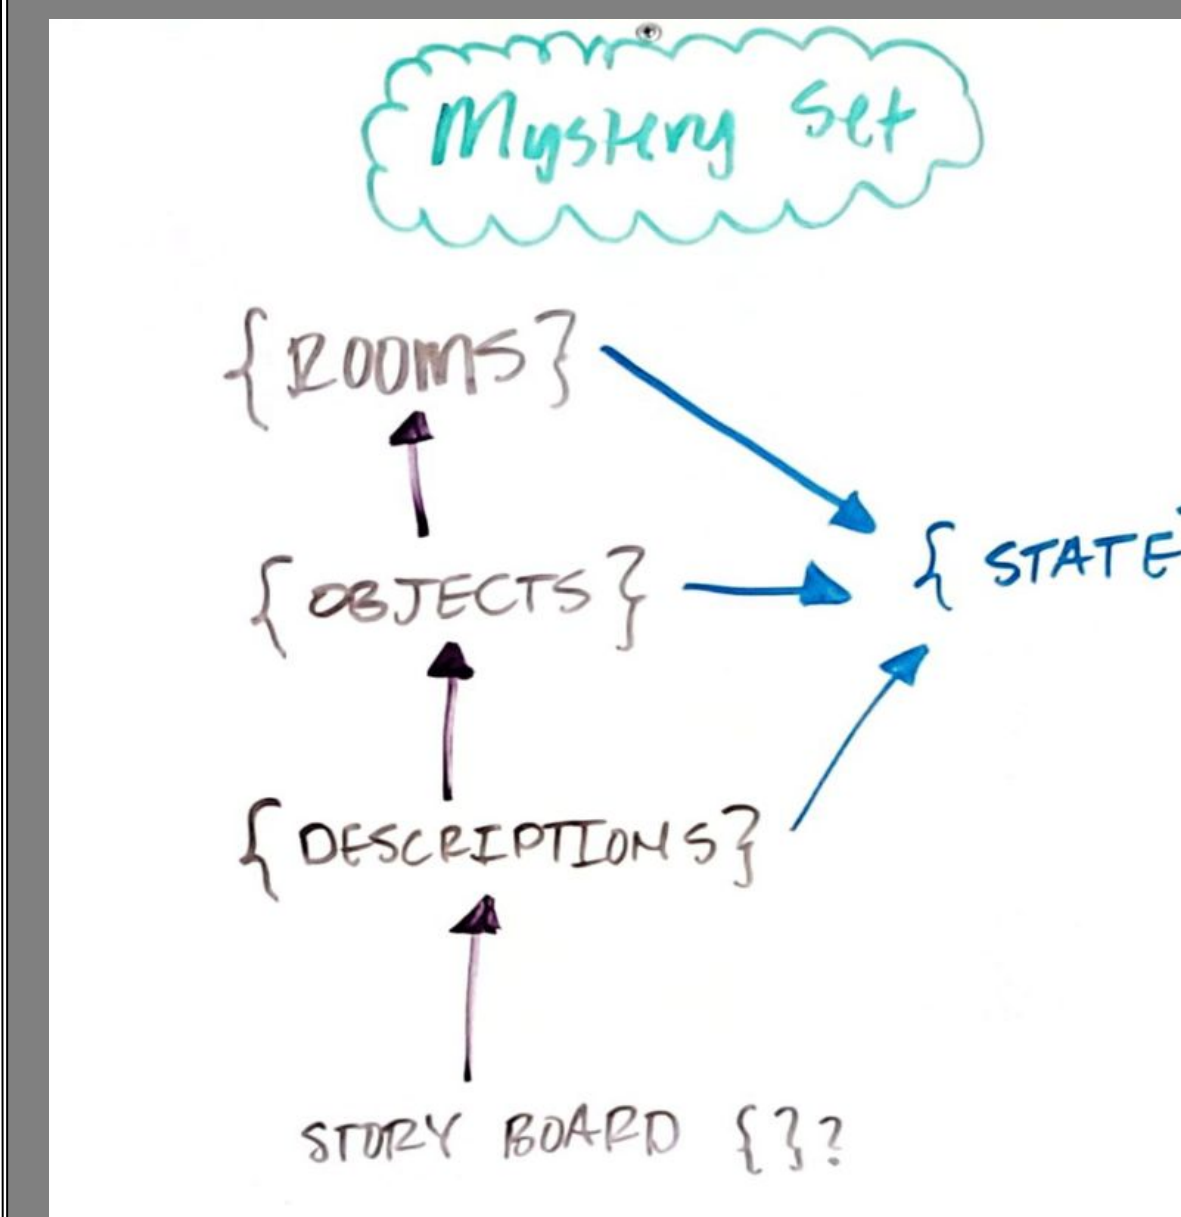

Murder Mystery Web App (Team No. 20)

Adam Auer (CS), Marco Borth (CS), Christian Harris (IC), Jinuk Park (CS), Peng Zhang (CS)

Description & Purpose

- A Different Spin on the classic mystery game.
- Designed in Collaboration with the KU School of Biotechnology to educate students on modern forensics methods.
- A Web Based App. that can run the game with the defined mystery set.

The Mystery Set

Design

Ethical & Intellectual Property Issues

- Accuracy of biotech simulations to real life counterparts.
- Copyrights of Graphical Assets used for mystery sets.