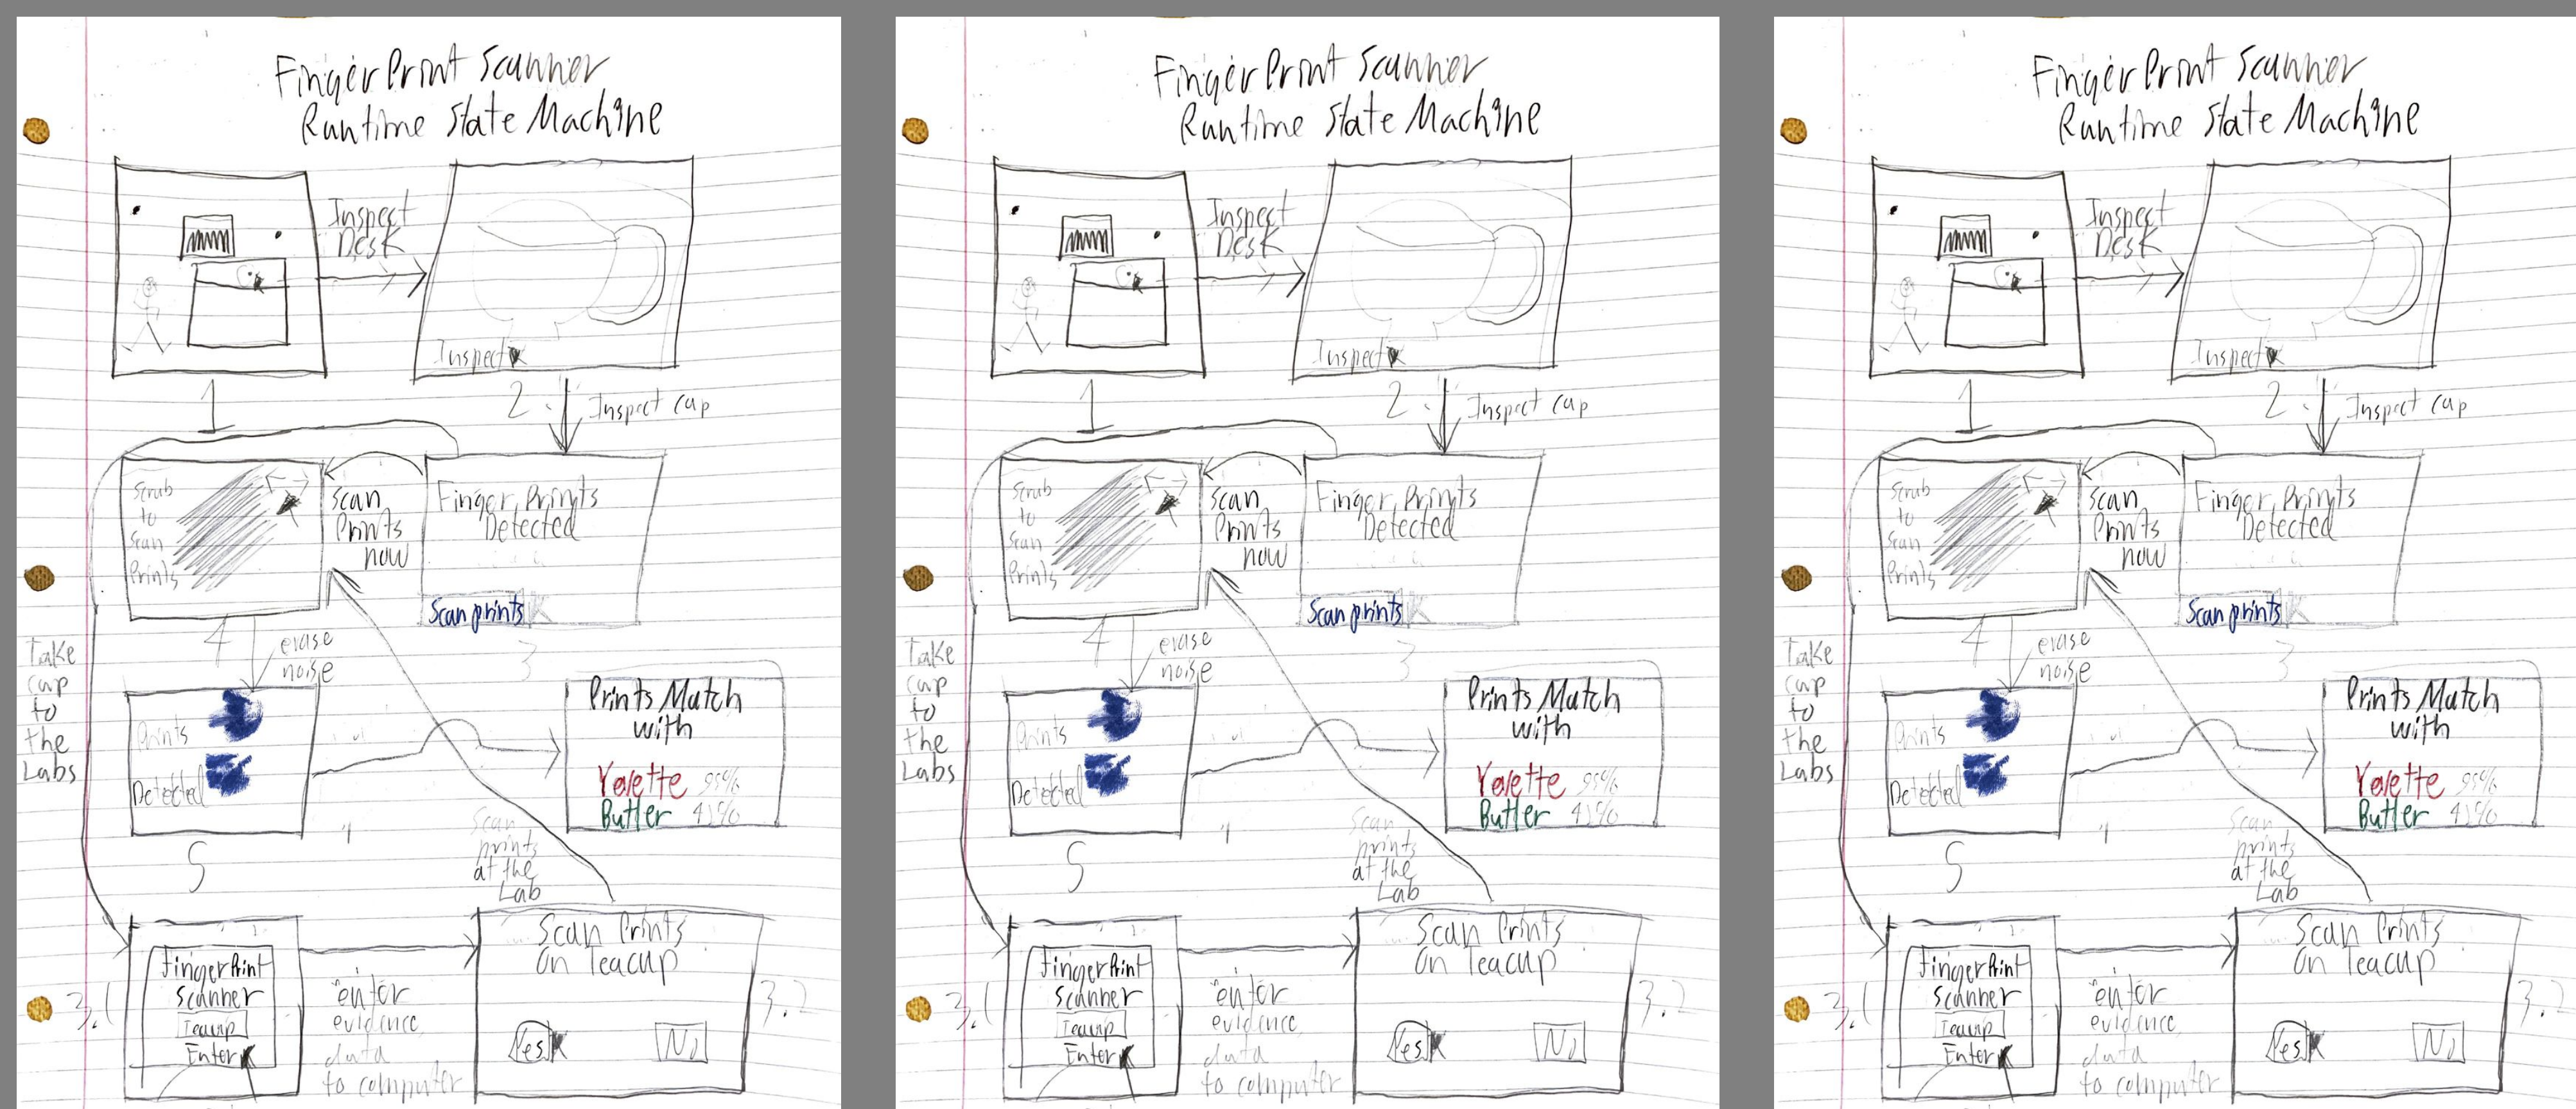

Murder Mystery Web App (Team No. 20)

Adam Auer (CS), Marco Borth (CS), Christian Harris (IC), Jinuk Park (CS), Peng Zhang (CS)

Description & Purpose

- A Different Spin on the classic mystery game.
- Designed in Collaboration with the KU School of Biotechnology to educate students on modern forensics methods.
- A Web Based App. that can run the game with the defined mystery set.

The Mystery Set

Design

Ethical & Intellectual Property Issues

- Accuracy of biotech simulations to real life counterparts.
- Copyrights of Graphical Assets used for mystery sets.