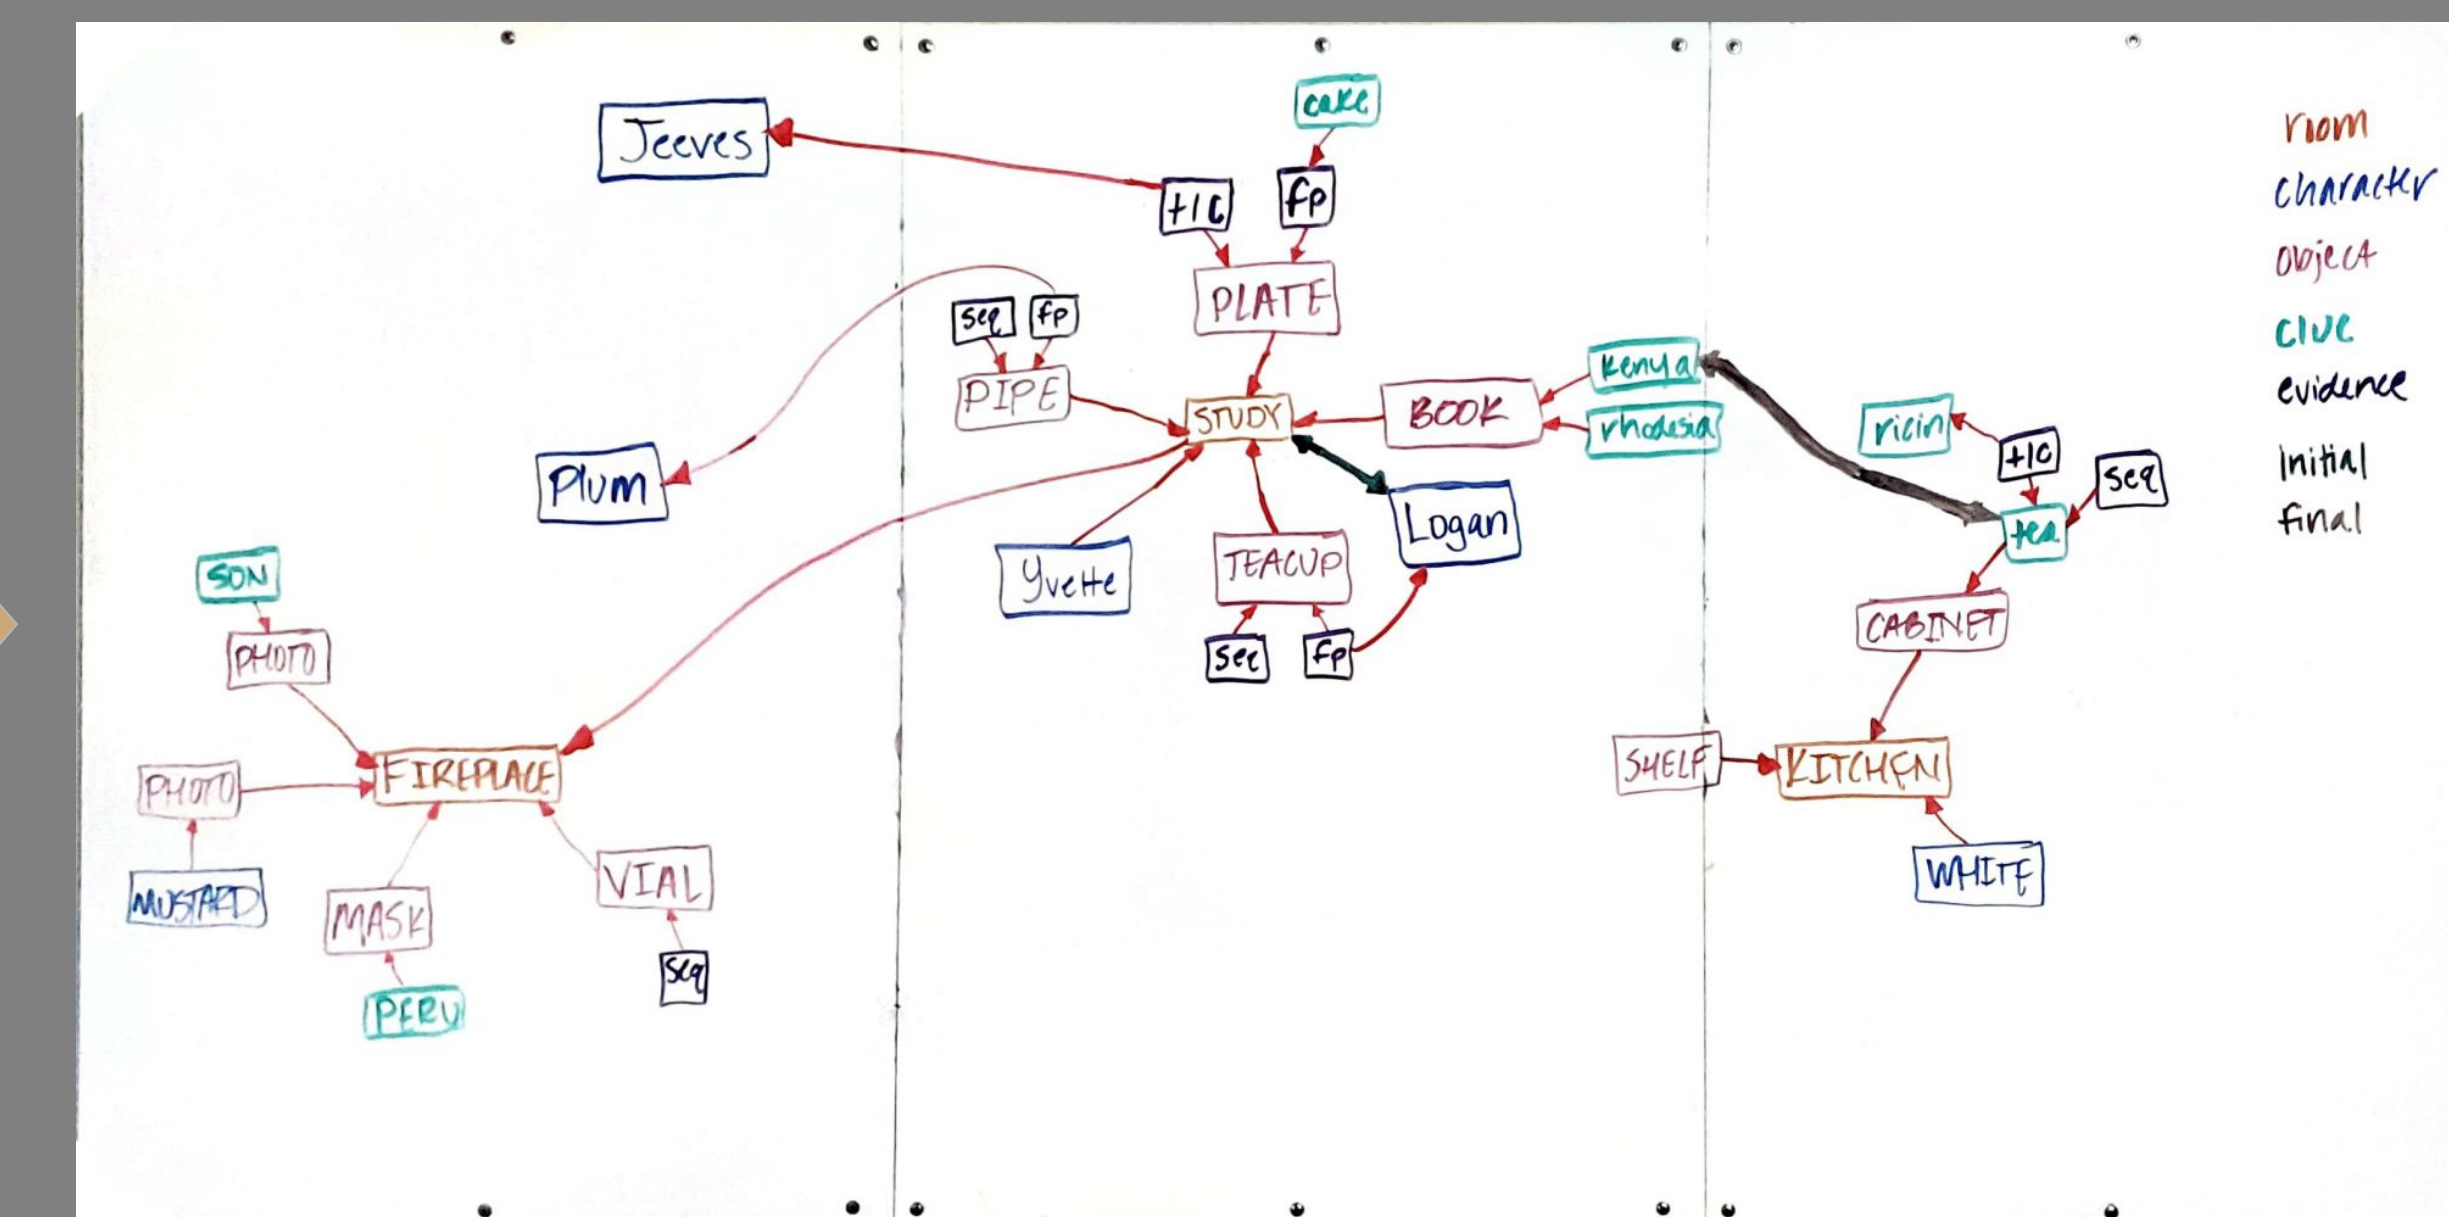

Murder Mystery Web App (Team No. 20)

Adam Auer (CS), Marco Borth (CS), Christian Harris (IC), Jinuk Park (CS), Peng Zhang (CS)

Description & Purpose

- A Different Spin on the classic mystery game.
- Designed in Collaboration with the KU School of Biotechnology to educate students on modern forensics methods.
- A Web Based App. that can run the game with the defined mystery set.

The Mystery Set

Design

Ethical & Intellectual Property Issues

- Accuracy of biotech simulations to real life counterparts.
- Copyrights of Graphical Assets used for mystery sets.